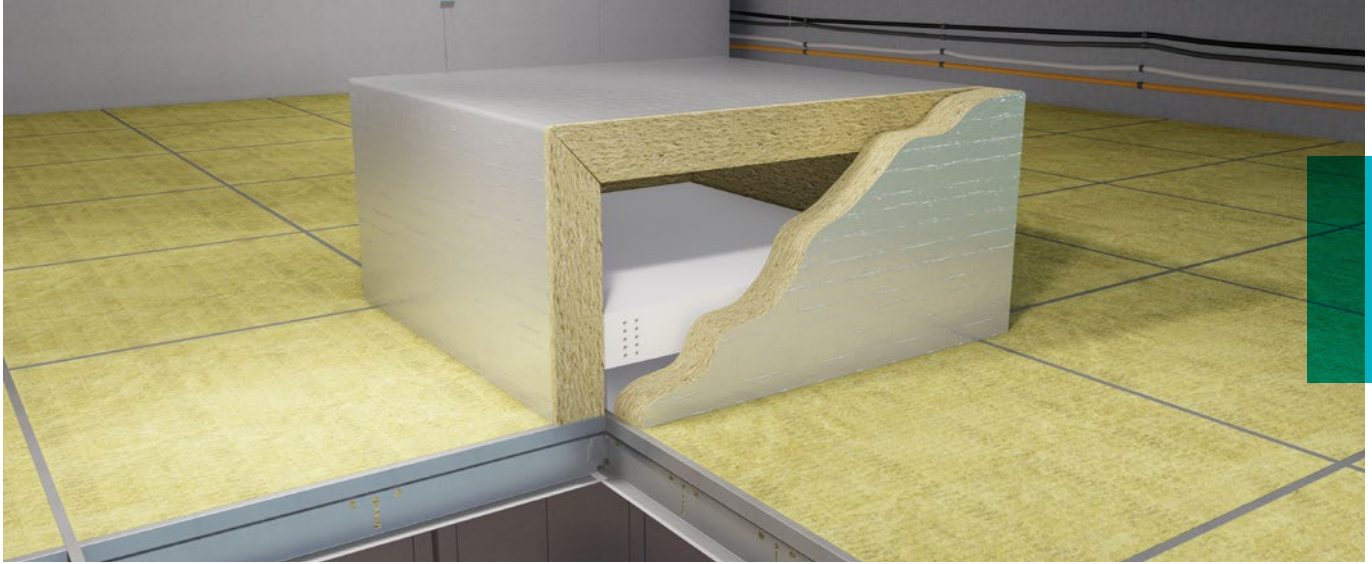

Performance

Reaction to fire
A1

Humidity and sag resistance
Up to 100% RH

Hygiene
Stone wool provides no sustenance to microorganisms

Environment
Fully recyclable stone wool
The recycled content of Rockfon products is between 29% and 64% according to ISO 14021.

Carbon footprint
Cradle-to-Gate 3.75 kg of CO₂ eq. (based on third party verified EPD)
Cradle-to-Grave 5.02 kg of CO₂ eq. (based on third party verified EPD)

Indoor environment
A selection of Rockfon products have been awarded the Finnish M1 emission classification for building materials and the Danish Indoor Climate Label for low emission products