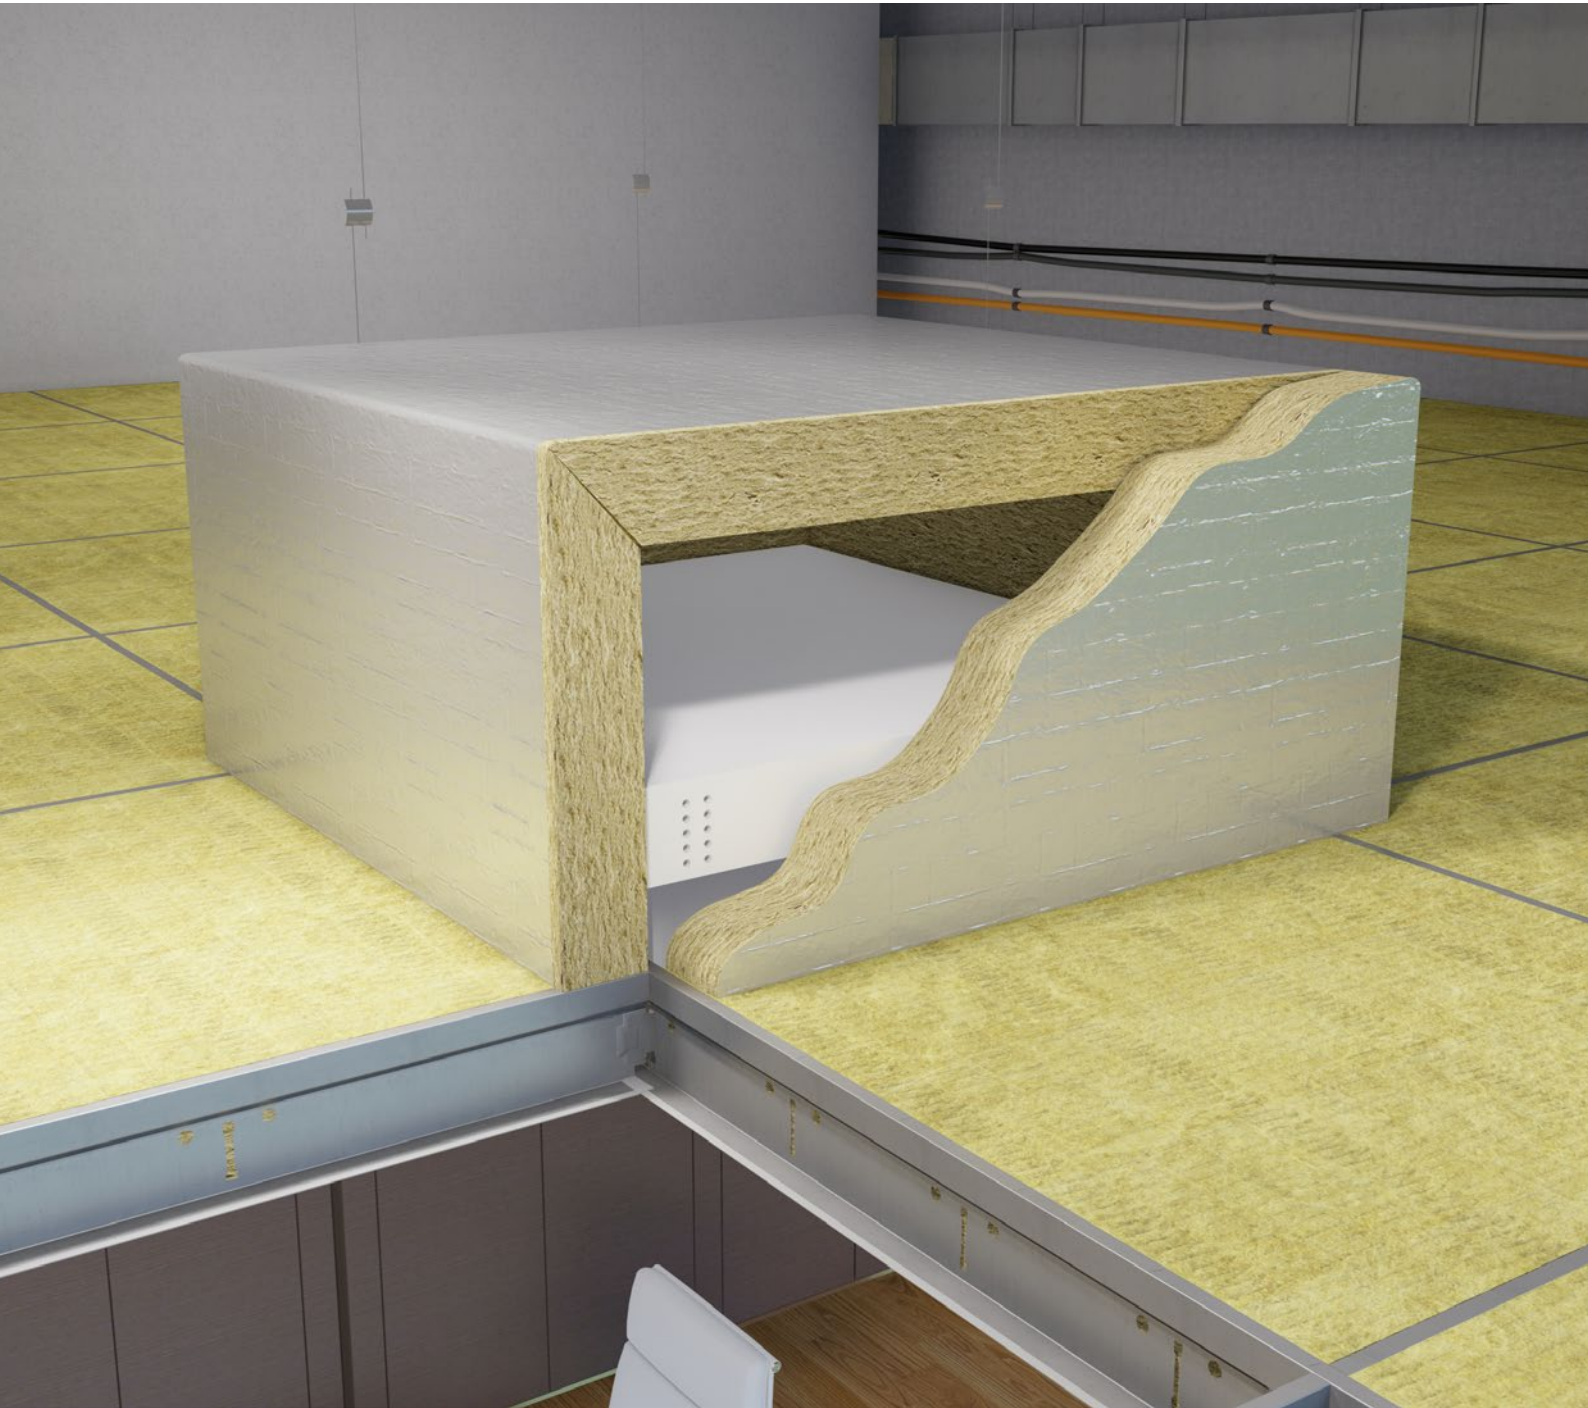

DATASHEET

Rockfon® Rocklux®

Sounds Beautiful

Rockfon® Rocklux®

- Sound insulating cap limiting sound transmission through in-ceiling technical installations (eg. audio visual equipment)
- Ideal in combination with Rockfon Blanka dB products for optimal confidentiality and privacy
- Suitable for a large range of technical installations in several modular dimensions
- Easy to install

Product Description

- Stone wool core
- Inner side: mineral fleece
- Outer side: aluminium foil

Application Areas

- Office
- Education
- Healthcare

Module size (mm)	Weight (kg/unit)	Recommended installation System
1105 x 1105 x 30 *	4.2	-
1780 x 745 x 30 **	4.5	-

Rockfon Rocklux is delivered flat and must be assembled. Its internal/external dimensions when assembled are:

* 725x725x130 / 785x785x160 mm: suitable for technical installations in modular sizes: 600x600, 625x625, 675x675 mm

** 1400x365x130 / 1460x425x160 mm: suitable for technical installations in modular sizes: 1200x300, 1250x312.5, 1350x300 mm.

Use 2 pieces Rockfon Rocklux 1105x1105x30 mm assembled with aluminium tape for technical installations in modular sizes: 1200x600, 1250x625, 1350x600 mm.